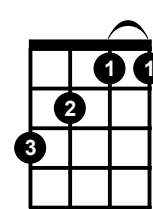

# Easy Banjo Chords

C

Musical notation for C chord: treble clef, C4, C4, G4, C4, C4. Fingering: 2, 1, 0, 2.

Cm

Musical notation for Cm chord: treble clef, C4, C4, Bb4, C4, C4. Fingering: 1, 1, 0, 1.

C7

Musical notation for C7 chord: treble clef, C4, C4, Bb4, C4, C4. Fingering: 2, 1, 3, 2.

D

Musical notation for D chord: treble clef, D4, D4, F#4, D4, D4. Fingering: 4, 3, 2, 0.

Dm

Musical notation for Dm chord: treble clef, D4, D4, C4, D4, D4. Fingering: 3, 3, 2, 0.

D7

Musical notation for D7 chord: treble clef, D4, D4, F#4, C4, D4. Fingering: 4, 3, 5, 0.

E

Em

E7

F

Fm

F7

**G**

0  
0  
0  
0

**G7**

3  
0  
0  
0

**A**

2  
2  
2  
2

**Am**

2  
1  
2  
2

**A7**

2  
2  
0  
2