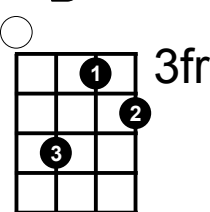

# Easy Banjo Chords

C

Musical notation for C chord: treble clef, C4, C4, G4, C4, C4. Fingering: 2, 1, 0, 2.

Cm

Musical notation for Cm chord: treble clef, C4, C4, Bb4, C4, C4. Fingering: 1, 1, 0, 1.

C7

Musical notation for C7 chord: treble clef, C4, C4, Bb4, C4, C4. Fingering: 2, 1, 3, 2.

D

Musical notation for D chord: treble clef, D4, D4, F#4, D4, D4. Fingering: 4, 3, 2, 0.

Dm

Musical notation for Dm chord: treble clef, D4, D4, C4, D4, D4. Fingering: 3, 3, 2, 0.

D7

Musical notation for D7 chord: treble clef, D4, D4, F#4, C4, D4. Fingering: 4, 3, 5, 0.