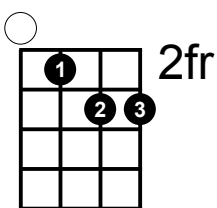

# Easy Banjo Chords

C

Musical notation for C chord: treble clef, C4, C4, G4, C4, C4. Fingering: 2, 1, 0, 2.

Cm

Musical notation for Cm chord: treble clef, C4, C4, Bb4, C4, C4. Fingering: 1, 1, 0, 1.

C7

Musical notation for C7 chord: treble clef, C4, C4, Bb4, C4, C4. Fingering: 2, 1, 3, 2.

D

Musical notation for D chord: treble clef, D4, D4, F#4, D4, D4. Fingering: 4, 3, 2, 0.

Dm

Musical notation for Dm chord: treble clef, D4, D4, C4, D4, D4. Fingering: 3, 3, 2, 0.

D7

Musical notation for D7 chord: treble clef, D4, D4, F#4, C4, D4. Fingering: 4, 3, 5, 0.