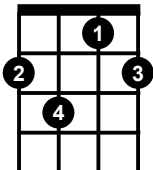

# Easy Banjo Chords

C

Musical notation for C chord: treble clef, C4, C4, G4, C4, C4. Fingering: 2, 1, 0, 2.

Cm

Musical notation for Cm chord: treble clef, C4, C4, Bb4, C4, C4. Fingering: 1, 1, 0, 1.

C7

Musical notation for C7 chord: treble clef, C4, C4, Bb4, C4, C4. Fingering: 2, 1, 3, 2.

D

Musical notation for D chord: treble clef, D4, D4, F#4, D4, D4. Fingering: 4, 3, 2, 0.

Dm

Musical notation for Dm chord: treble clef, D4, D4, C4, D4, D4. Fingering: 3, 3, 2, 0.

D7

Musical notation for D7 chord: treble clef, D4, D4, F#4, C4, D4. Fingering: 4, 3, 5, 0.