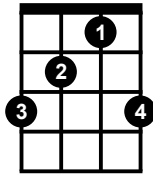

# Easy Banjo Chords

C

Musical notation for C chord: treble clef, C4, C4, G4, C4, C4. Fingering: 2, 1, 0, 2.

Cm

Musical notation for Cm chord: treble clef, C4, C4, Bb4, C4, C4. Fingering: 1, 1, 0, 1.

C7

Musical notation for C7 chord: treble clef, C4, C4, Bb4, C4, C4. Fingering: 2, 1, 3, 2.

D

Musical notation for D chord: treble clef, D4, D4, F#4, D4, D4. Fingering: 4, 3, 2, 0.

Dm

Musical notation for Dm chord: treble clef, D4, D4, C4, D4, D4. Fingering: 3, 3, 2, 0.

D7

Musical notation for D7 chord: treble clef, D4, D4, F#4, C4, D4. Fingering: 4, 3, 5, 0.

E

Em

E7

F

Fm

F7

**G**

0  
0  
0  
0

**G7**

3  
0  
0  
0

**A**

2  
2  
2  
2

**Am**

2  
1  
2  
2

**A7**

2  
2  
0  
2