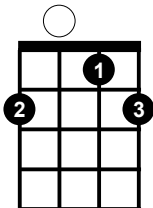

# Easy Banjo Chords

C

Musical notation for C chord: treble clef, C4, C4, G4, C4, C4. Fingering: 2, 1, 0, 2.

Cm

Musical notation for Cm chord: treble clef, C4, C4, Bb4, C4, C4. Fingering: 1, 1, 0, 1.

C7

Musical notation for C7 chord: treble clef, C4, C4, Bb4, C4, C4. Fingering: 2, 1, 3, 2.

D

Musical notation for D chord: treble clef, D4, D4, F#4, D4, D4. Fingering: 4, 3, 2, 0.

Dm

Musical notation for Dm chord: treble clef, D4, D4, C4, D4, D4. Fingering: 3, 3, 2, 0.

D7

Musical notation for D7 chord: treble clef, D4, D4, F#4, C4, D4. Fingering: 4, 3, 5, 0.