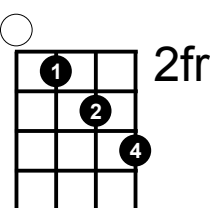

# Easy Banjo Chords

C

Musical notation for C chord: treble clef, C4, C4, G4, C4, C4. Fingering: 2, 1, 0, 2.

Cm

Musical notation for Cm chord: treble clef, C4, C4, Bb4, C4, C4. Fingering: 1, 1, 0, 1.

C7

Musical notation for C7 chord: treble clef, C4, C4, Bb4, C4, C4. Fingering: 2, 1, 3, 2.

D

Musical notation for D chord: treble clef, D4, D4, F#4, D4, D4. Fingering: 4, 3, 2, 0.

Dm

Musical notation for Dm chord: treble clef, D4, D4, C4, D4, D4. Fingering: 3, 3, 2, 0.

D7

Musical notation for D7 chord: treble clef, D4, D4, F#4, C4, D4. Fingering: 4, 3, 5, 0.