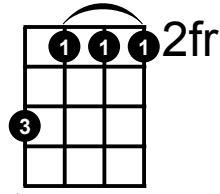

A6 Chord

A⁶

Musical notation for A6 chord, 2nd fret. Treble clef, key signature of two sharps (F# and C#). The chord is represented by a single chord symbol on a five-line staff. Below the staff, the string numbers are listed: 4, 2, 2, 2.

A⁶

Musical notation for A6 chord, 2nd fret. Treble clef, key signature of two sharps (F# and C#). The chord is represented by a single chord symbol on a five-line staff. Below the staff, the string numbers are listed: 2, 2, 2, 4.

A⁶

Musical notation for A6 chord, 4th fret. Treble clef, key signature of two sharps (F# and C#). The chord is represented by a single chord symbol on a five-line staff. Below the staff, the string numbers are listed: 4, 5, 6, 7.

A⁶

Musical notation for A6 chord, 4th fret. Treble clef, key signature of two sharps (F# and C#). The chord is represented by a single chord symbol on a five-line staff. Below the staff, the string numbers are listed: 7, 5, 6, 4.