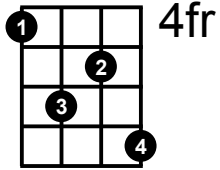

A6 Chord

A⁶

Musical notation for A6 chord, 2nd fret. Treble clef, key signature of two sharps (F# and C#). The chord is represented by a single chord symbol on a five-line staff. Below the staff, the string numbers are listed: 4, 2, 2, 2.

A⁶

Musical notation for A6 chord, 2nd fret. Treble clef, key signature of two sharps (F# and C#). The chord is represented by a single chord symbol on a five-line staff. Below the staff, the string numbers are listed: 2, 2, 2, 4.

A⁶

Musical notation for A6 chord, 4th fret. Treble clef, key signature of two sharps (F# and C#). The chord is represented by a single chord symbol on a five-line staff. Below the staff, the string numbers are listed: 4, 5, 6, 7.

A⁶

Musical notation for A6 chord, 4th fret. Treble clef, key signature of two sharps (F# and C#). The chord is represented by a single chord symbol on a five-line staff. Below the staff, the string numbers are listed: 7, 5, 6, 4.