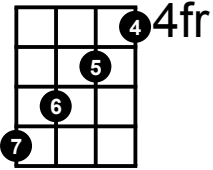

A6 Chord

A⁶

Musical notation for A6 chord, 2nd fret. Treble clef, key signature of two sharps (F# and C#). The chord is represented by a single chord symbol on a five-line staff. Below the staff, the string numbers are listed: 4, 2, 2, 2.

A⁶

Musical notation for A6 chord, 2nd fret. Treble clef, key signature of two sharps (F# and C#). The chord is represented by a single chord symbol on a five-line staff. Below the staff, the string numbers are listed: 2, 2, 2, 4.

A⁶

Musical notation for A6 chord, 4th fret. Treble clef, key signature of two sharps (F# and C#). The chord is represented by a single chord symbol on a five-line staff. Below the staff, the string numbers are listed: 4, 5, 6, 7.

A⁶

Musical notation for A6 chord, 4th fret. Treble clef, key signature of two sharps (F# and C#). The chord is represented by a single chord symbol on a five-line staff. Below the staff, the string numbers are listed: 7, 5, 6, 4.