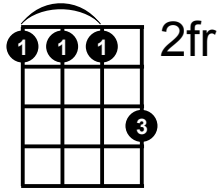

A6 Chord

A⁶

Musical notation for A6 chord, 2nd fret. Treble clef, key signature of two sharps (F# and C#). The chord is represented by a single chord symbol on a five-line staff. Below the staff, the string numbers are listed: 4, 2, 2, 2.

A⁶

Musical notation for A6 chord, 2nd fret. Treble clef, key signature of two sharps (F# and C#). The chord is represented by a single chord symbol on a five-line staff. Below the staff, the string numbers are listed: 2, 2, 2, 4.

A⁶

Musical notation for A6 chord, 4th fret. Treble clef, key signature of two sharps (F# and C#). The chord is represented by a single chord symbol on a five-line staff. Below the staff, the string numbers are listed: 4, 5, 6, 7.

A⁶

Musical notation for A6 chord, 4th fret. Treble clef, key signature of two sharps (F# and C#). The chord is represented by a single chord symbol on a five-line staff. Below the staff, the string numbers are listed: 7, 5, 6, 4.