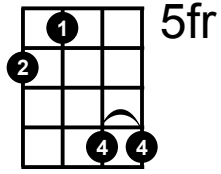

A^bmaj9 Chord

A^bmaj9

Musical notation for the A^bmaj9 chord. The top staff is a treble clef with a flat key signature (B-flat major). The chord is represented by a whole note chord with a flat sign above it. The bottom staff is a bass clef with a flat key signature (F major). The chord is represented by a whole note chord with a flat sign above it. The notes are: 8 (G), 8 (F), 5 (E), and 6 (D).