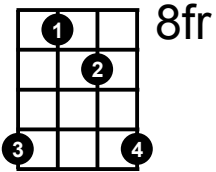

C#sus2 Chord

C#sus2

Musical notation for C#sus2 on the first fret. It consists of a treble clef staff with a key signature of two sharps (F# and C#) and a single note on the first line (E). Below the staff are six lines representing the guitar strings, with the following fret numbers: 1, 2, 1, 1, 1, 1.

C#sus2

Musical notation for C#sus2 on the fourth fret. It consists of a treble clef staff with a key signature of two sharps (F# and C#) and a single note on the first line (E). Below the staff are six lines representing the guitar strings, with the following fret numbers: 6, 4, 6, 6, 6, 6.

C#sus2

Musical notation for C#sus2 on the eighth fret. It consists of a treble clef staff with a key signature of two sharps (F# and C#) and a single note on the first line (E). Below the staff are six lines representing the guitar strings, with the following fret numbers: 11, 9, 8, 11, 11, 11.

C#sus2

Musical notation for C#sus2 on the eleventh fret. It consists of a treble clef staff with a key signature of two sharps (F# and C#) and a single note on the first line (E). Below the staff are six lines representing the guitar strings, with the following fret numbers: 13, 14, 13, 13, 11, 11.