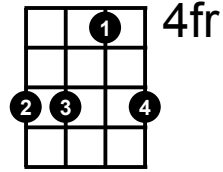

C#sus2 Chord

C#sus2

Musical notation for C#sus2 on the first fret. It consists of a treble clef staff with a key signature of two sharps (F# and C#) and a single note on the first line (E). Below the staff are six lines representing the guitar strings, with the following fret numbers: 1, 2, 1, 1, 1, 1.

C#sus2

Musical notation for C#sus2 on the fourth fret. It consists of a treble clef staff with a key signature of two sharps (F# and C#) and a single note on the first line (E). Below the staff are six lines representing the guitar strings, with the following fret numbers: 6, 4, 6, 6, 6, 6.

C#sus2

Musical notation for C#sus2 on the eighth fret. It consists of a treble clef staff with a key signature of two sharps (F# and C#) and a single note on the first line (E). Below the staff are six lines representing the guitar strings, with the following fret numbers: 11, 9, 8, 11, 11, 11.

C#sus2

Musical notation for C#sus2 on the eleventh fret. It consists of a treble clef staff with a key signature of two sharps (F# and C#) and a single note on the first line (E). Below the staff are six lines representing the guitar strings, with the following fret numbers: 13, 14, 13, 13, 11, 11.