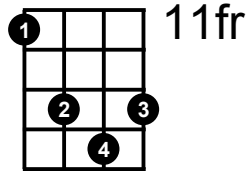

C#sus2 Chord

C#sus2

Musical notation for C#sus2 on the first fret. It consists of a treble clef staff with a key signature of two sharps (F# and C#) and a single note on the first line (E). Below the staff are six lines representing the guitar strings, with the following fret numbers: 1, 2, 1, 1, 1, 1.

C#sus2

Musical notation for C#sus2 on the fourth fret. It consists of a treble clef staff with a key signature of two sharps (F# and C#) and a single note on the first line (E). Below the staff are six lines representing the guitar strings, with the following fret numbers: 6, 4, 6, 6, 6, 6.

C#sus2

Musical notation for C#sus2 on the eighth fret. It consists of a treble clef staff with a key signature of two sharps (F# and C#) and a single note on the first line (E). Below the staff are six lines representing the guitar strings, with the following fret numbers: 11, 9, 8, 11, 11, 11.

C#sus2

Musical notation for C#sus2 on the eleventh fret. It consists of a treble clef staff with a key signature of two sharps (F# and C#) and a single note on the first line (E). Below the staff are six lines representing the guitar strings, with the following fret numbers: 13, 14, 13, 13, 11, 11.