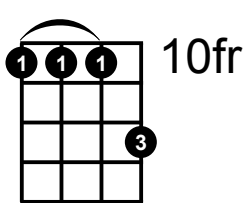

Musical notation for Dm7 at the 10th fret. The treble clef shows a chord with notes D6, F6, and A6. The fretboard diagram below shows the 10th fret circled, with fingerings 12, 10, 10, 10 for the strings from top to bottom.

Dm7