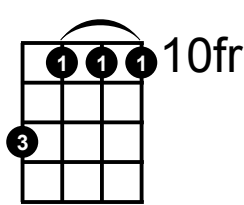

Dm7 Chord

Dm7

Musical notation for Dm7 at the 3rd fret. The treble clef shows a chord with notes D4, F4, and A4. The fretboard diagram below shows the 3rd fret circled, with fingerings 3, 1, 2, 0 for the strings from top to bottom.

Dm7

Musical notation for Dm7 at the 5th fret. The treble clef shows a chord with notes D5, F5, and A5. The fretboard diagram below shows the 5th fret circled, with fingerings 7, 6, 5, 0 for the strings from top to bottom.

Dm7

Musical notation for Dm7 at the 10th fret. The treble clef shows a chord with notes D6, F6, and A6. The fretboard diagram below shows the 10th fret circled, with fingerings 10, 10, 10, 0 for the strings from top to bottom.

Dm7

Musical notation for Dm7 at the 10th fret. The treble clef shows a chord with notes D6, F6, and A6. The fretboard diagram below shows the 10th fret circled, with fingerings 10, 10, 10, 12 for the strings from top to bottom.