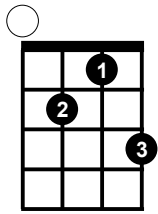

Dm7 Chord

Dm7

Musical notation for Dm7 at the 3rd fret. The treble clef shows a chord with notes D4, F4, and A4. The fretboard diagram below shows the 3rd fret circled, with fingerings 3, 1, 2, 0 for the strings from top to bottom.

Dm7

Musical notation for Dm7 at the 5th fret. The treble clef shows a chord with notes D5, F5, and A5. The fretboard diagram below shows the 5th fret circled, with fingerings 7, 6, 5, 0 for the strings from top to bottom.

Dm7

Musical notation for Dm7 at the 10th fret. The treble clef shows a chord with notes D6, F6, and A6. The fretboard diagram below shows the 10th fret circled, with fingerings 10, 10, 10, 0 for the strings from top to bottom.

Dm7

Musical notation for Dm7 at the 10th fret. The treble clef shows a chord with notes D6, F6, and A6. The fretboard diagram below shows the 10th fret circled, with fingerings 10, 10, 10, 12 for the strings from top to bottom.