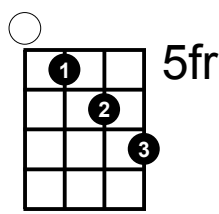

Dm7 Chord

Dm7

Musical notation for Dm7 at the 3rd fret. The treble clef shows a chord with notes D4, F4, and A4. The fretboard diagram below shows the 3rd fret circled, with fingerings 3, 1, 2, 0 for the strings from top to bottom.

Dm7

Musical notation for Dm7 at the 5th fret. The treble clef shows a chord with notes D5, F5, and A5. The fretboard diagram below shows the 5th fret circled, with fingerings 7, 6, 5, 0 for the strings from top to bottom.

Dm7

Musical notation for Dm7 at the 10th fret. The treble clef shows a chord with notes D6, F6, and A6. The fretboard diagram below shows the 10th fret circled, with fingerings 10, 10, 10, 0 for the strings from top to bottom.

Dm7

Musical notation for Dm7 at the 10th fret. The treble clef shows a chord with notes D6, F6, and A6. The fretboard diagram below shows the 10th fret circled, with fingerings 10, 10, 10, 12 for the strings from top to bottom.