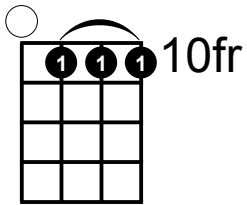

Dm7 Chord

Dm7

Musical notation for Dm7 at the 3rd fret. The treble clef shows a chord with notes D4, F4, and A4. The fretboard diagram below shows the 3rd fret circled, with fingerings 3, 1, 2, 0 for the strings from top to bottom.

Dm7

Musical notation for Dm7 at the 5th fret. The treble clef shows a chord with notes D5, F5, and A5. The fretboard diagram below shows the 5th fret circled, with fingerings 7, 6, 5, 0 for the strings from top to bottom.

Dm7

Musical notation for Dm7 at the 10th fret. The treble clef shows a chord with notes D6, F6, and A6. The fretboard diagram below shows the 10th fret circled, with fingerings 10, 10, 10, 0 for the strings from top to bottom.

Dm7

Musical notation for Dm7 at the 10th fret. The treble clef shows a chord with notes D6, F6, and A6. The fretboard diagram below shows the 10th fret circled, with fingerings 10, 10, 10, 12 for the strings from top to bottom.