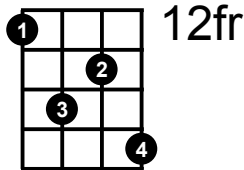

Musical notation for Dm7 at the 12th fret. The treble clef shows a chord with notes D7, F7, and A7. The fretboard diagram below shows the 12th fret circled, with fingerings 15, 13, 14, 12 for the strings from top to bottom.