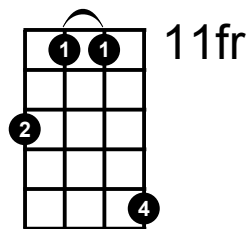

D#madd9 Chord

D#madd9

Musical notation for the D#madd9 chord at the 3rd fret. It shows a treble clef, a key signature of two sharps (F# and C#), and a chord with notes D#4, F#4, A4, and C#5. Below the staff are four empty lines with fret numbers 3, 4, 3, and 4 aligned with the strings.

D#madd9

Musical notation for the D#madd9 chord at the 11th fret. It shows a treble clef, a key signature of two sharps (F# and C#), and a chord with notes D#5, F#5, A5, and C#6. Below the staff are four empty lines with fret numbers 15, 11, 11, and 13 aligned with the strings.