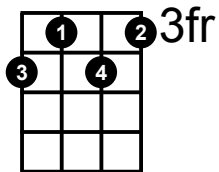

D#madd9 Chord

D#madd9

Musical notation for the D#madd9 chord at the 3rd fret. It shows a treble clef, a key signature of two sharps (F# and C#), and a chord with notes D#4, F#4, A4, and C#5. Below the staff are four empty lines with fret numbers 3, 4, 3, and 4 aligned with the strings.

D#madd9

Musical notation for the D#madd9 chord at the 11th fret. It shows a treble clef, a key signature of two sharps (F# and C#), and a chord with notes D#5, F#5, A5, and C#6. Below the staff are four empty lines with fret numbers 15, 11, 11, and 13 aligned with the strings.