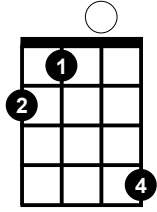

Eadd9 Chord

Eadd9

Musical notation for the Eadd9 chord. It consists of a treble clef, a key signature of one sharp (F#), and a chord symbol. Below the staff is a tablature with four lines representing strings 1 to 4. The notes are: String 1: 0; String 2: 1; String 3: 2; String 4: 4.

Eadd9

Musical notation for the Eadd9 chord. It consists of a treble clef, a key signature of one sharp (F#), and a chord symbol. Below the staff is a tablature with four lines representing strings 1 to 4. The notes are: String 1: 0; String 2: 1; String 3: 2; String 4: 4.