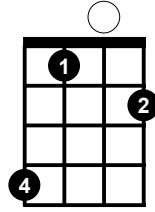

Eadd9 Chord

Eadd9

Musical notation for the Eadd9 chord. It consists of a treble clef, a key signature of one sharp (F#), and a chord symbol. Below the staff is a tablature with four lines representing strings 1 to 4. The notes are: String 1: 0; String 2: 1; String 3: 2; String 4: 4.

Eadd9

Musical notation for the Eadd9 chord. It consists of a treble clef, a key signature of one sharp (F#), and a chord symbol. Below the staff is a tablature with four lines representing strings 1 to 4. The notes are: String 1: 0; String 2: 1; String 3: 2; String 4: 4.