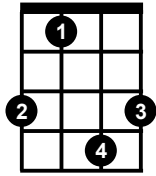

Fm7 Chord

Fm7

Musical notation for Fm7 chord, first position. The top staff shows a treble clef with a key signature of one flat (Bb) and a chord of Fm7. Below the staff are five lines representing the strings, with fingerings: 1, 1, 1, 1, 3.

Fm7

Musical notation for Fm7 chord, second position. The top staff shows a treble clef with a key signature of one flat (Bb) and a chord of Fm7. Below the staff are five lines representing the strings, with fingerings: 3, 1, 1, 1, 1.

Fm7

Musical notation for Fm7 chord, third position. The top staff shows a treble clef with a key signature of one flat (Bb) and a chord of Fm7. Below the staff are five lines representing the strings, with fingerings: 3, 4, 1, 3.

Fm7

Musical notation for Fm7 chord, fourth position. The top staff shows a treble clef with a key signature of one flat (Bb) and a chord of Fm7. Below the staff are five lines representing the strings, with fingerings: 6, 4, 5, 3.