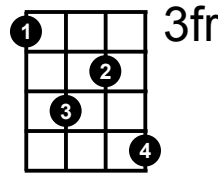

Fm7 Chord

Fm7

Musical notation for Fm7 chord, first position. The top staff shows a treble clef with a key signature of one flat (Bb) and a chord of Fm7. Below the staff are five lines representing the strings, with fingerings: 1, 1, 1, 1, 3.

Fm7

Musical notation for Fm7 chord, second position. The top staff shows a treble clef with a key signature of one flat (Bb) and a chord of Fm7. Below the staff are five lines representing the strings, with fingerings: 3, 1, 1, 1, 1.

Fm7

Musical notation for Fm7 chord, third position. The top staff shows a treble clef with a key signature of one flat (Bb) and a chord of Fm7. Below the staff are five lines representing the strings, with fingerings: 3, 4, 1, 3.

Fm7

Musical notation for Fm7 chord, fourth position. The top staff shows a treble clef with a key signature of one flat (Bb) and a chord of Fm7. Below the staff are five lines representing the strings, with fingerings: 6, 4, 5, 3.