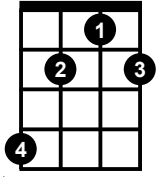

F#m7b5 Chord

F#m7b5

Musical notation for F#m7b5 chord in first position. The top staff shows a treble clef with a sharp sign and a chord of four notes. Below the staff are four lines with the following fret numbers: 2, 1, 2, 4.

F#m7b5

Musical notation for F#m7b5 chord in fourth fret. The top staff shows a treble clef with a sharp sign and a chord of four notes. Below the staff are four lines with the following fret numbers: 7, 5, 5, 4.

F#m7b5

Musical notation for F#m7b5 chord in fourth fret. The top staff shows a treble clef with a sharp sign and a chord of four notes. Below the staff are four lines with the following fret numbers: 4, 5, 5, 7.