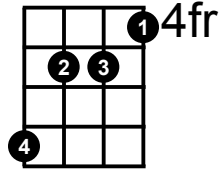

F#m7b5 Chord

F#m7b5

Musical notation for F#m7b5 chord in first position. The top staff shows a treble clef with a sharp sign and a chord of four notes. Below the staff are four lines with the following fret numbers: 2, 1, 2, 4.

F#m7b5

Musical notation for F#m7b5 chord in fourth fret. The top staff shows a treble clef with a sharp sign and a chord of four notes. Below the staff are four lines with the following fret numbers: 7, 5, 5, 4.

F#m7b5

Musical notation for F#m7b5 chord in fourth fret. The top staff shows a treble clef with a sharp sign and a chord of four notes. Below the staff are four lines with the following fret numbers: 4, 5, 5, 7.