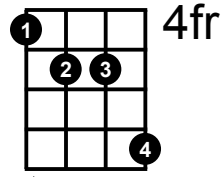

F#m7b5 Chord

F#m7b5

Musical notation for F#m7b5 chord in first position. The top staff shows a treble clef with a sharp sign and a chord of four notes. Below the staff are four lines with the following fret numbers: 2, 1, 2, 4.

F#m7b5

Musical notation for F#m7b5 chord in fourth fret. The top staff shows a treble clef with a sharp sign and a chord of four notes. Below the staff are four lines with the following fret numbers: 7, 5, 5, 4.

F#m7b5

Musical notation for F#m7b5 chord in fourth fret. The top staff shows a treble clef with a sharp sign and a chord of four notes. Below the staff are four lines with the following fret numbers: 4, 5, 5, 7.