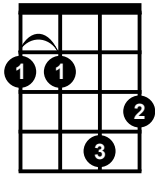

# Tenor Banjo Chords: Standard Tuning

C

Musical notation for C chord: Treble clef, G4, C5, E5, G5.

T	3
A	2
B	0

Cm

Musical notation for Cm chord: Treble clef, G4, Bb4, D5, G5.

T	3
A	1
B	0

C7

Musical notation for C7 chord: Treble clef, G4, Bb4, E5, G5.

T	1
A	2
B	0

D

Musical notation for D chord: Treble clef, D4, F#4, A4, D5.

T	0
A	4
B	2

Dm

Musical notation for Dm chord: Treble clef, D4, F4, A4, D5.

T	0
A	3
B	2

D7

Musical notation for D7 chord: Treble clef, D4, F#4, A4, D5.

T	3
A	4
B	2

**E**

T	2
A	2
B	1
	4

**Em**

T	2
A	2
B	0
	4