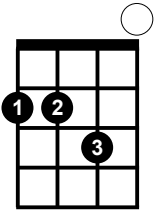

# Tenor Banjo Chords: Standard Tuning

C

Musical notation for C chord: Treble clef, G4, C5, E5, G5.

T	3
A	2
B	0

Cm

Musical notation for Cm chord: Treble clef, G4, Bb4, D5, G5.

T	3
A	1
B	0

C7

Musical notation for C7 chord: Treble clef, G4, Bb4, E5, G5.

T	1
A	2
B	0

D

Musical notation for D chord: Treble clef, D4, F#4, A4, D5.

T	0
A	4
B	2

Dm

Musical notation for Dm chord: Treble clef, D4, F4, A4, D5.

T	0
A	3
B	2

D7

Musical notation for D7 chord: Treble clef, D4, F#4, A4, D5.

T	3
A	4
B	2

**E**

T	2
A	2
B	1
	4

**Em**

T	2
A	2
B	0
	4