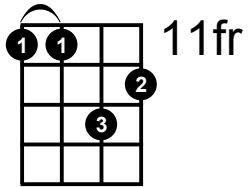

B

T	6
A	4
B	4

Bm

T	5
A	4
B	4

B7

T	12
A	13
B	11